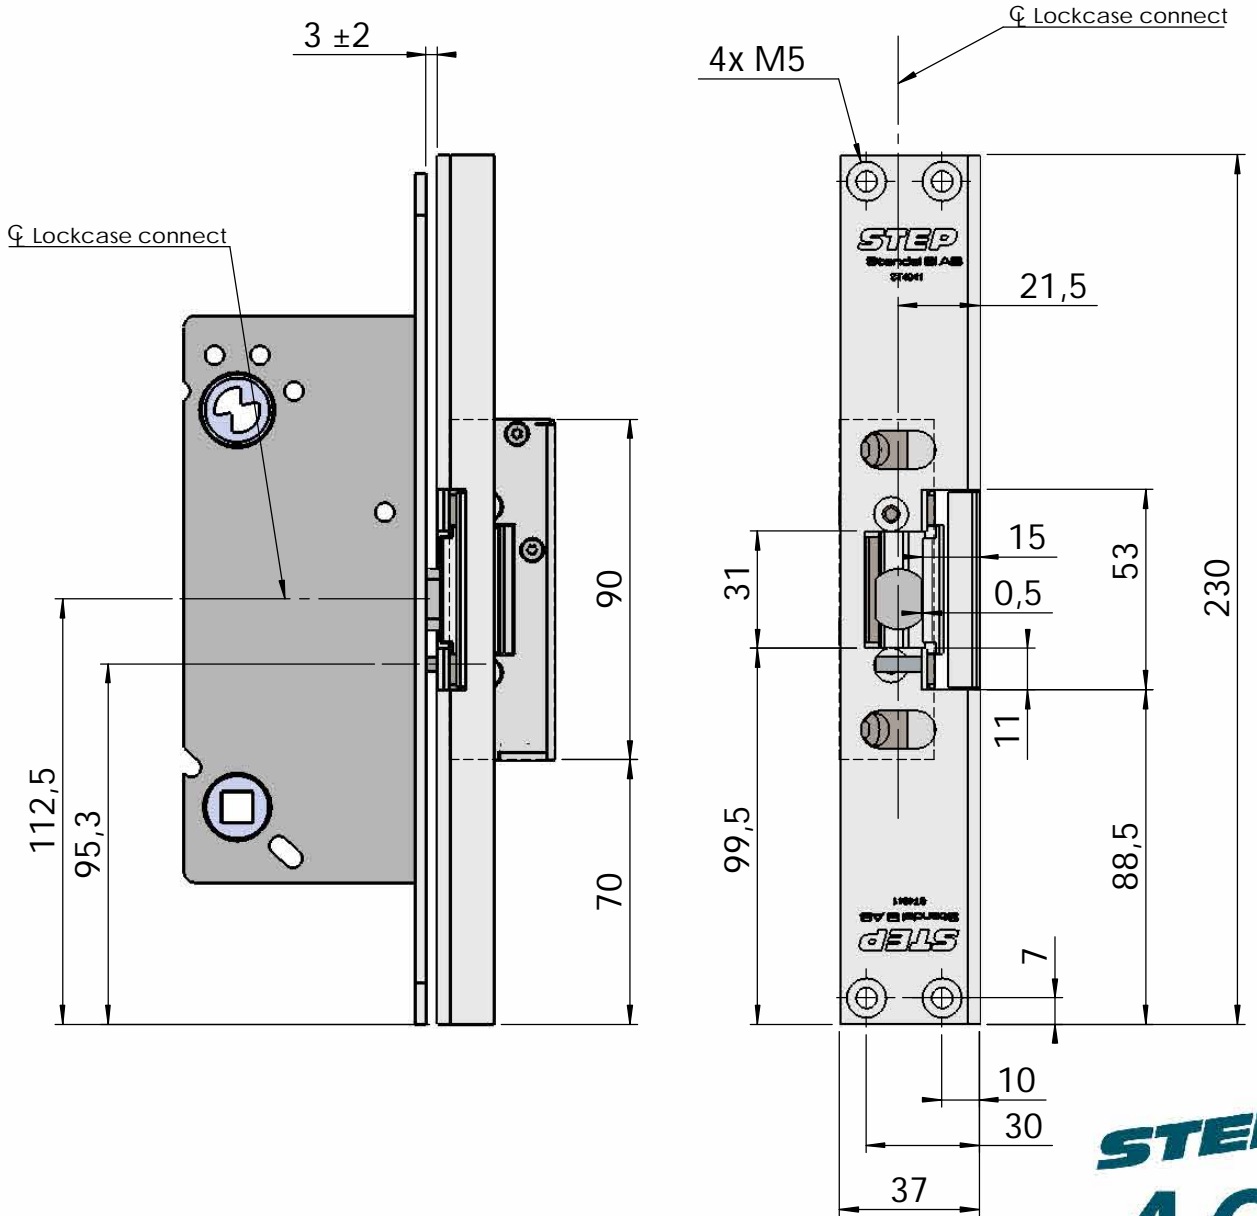

Montering för Connect

This document shall not be copied without owners written allowance and its content shall not be exposed for third part nor be used for unauthorized purpose.

Owner Stendals EI AB	Title/Description STEP 40 med vinklad stolpe plös 15mm Montering för Connect
	Drawing no. ST4041 Scale 1:2