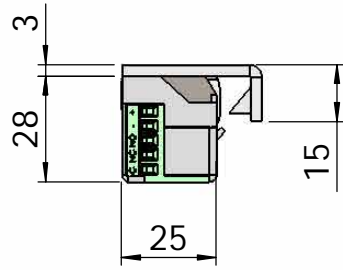

Montering för Connect

This document shall not be copied without owners written allowance and its content shall not be exposed for third part nor be used for unauthorized purpose.

Owner Stendals EI AB	Title/Description STEP 40 med vinklad stolpe plös 15mm Montering för Connect
	Drawing no. ST4041 Scale 1:2