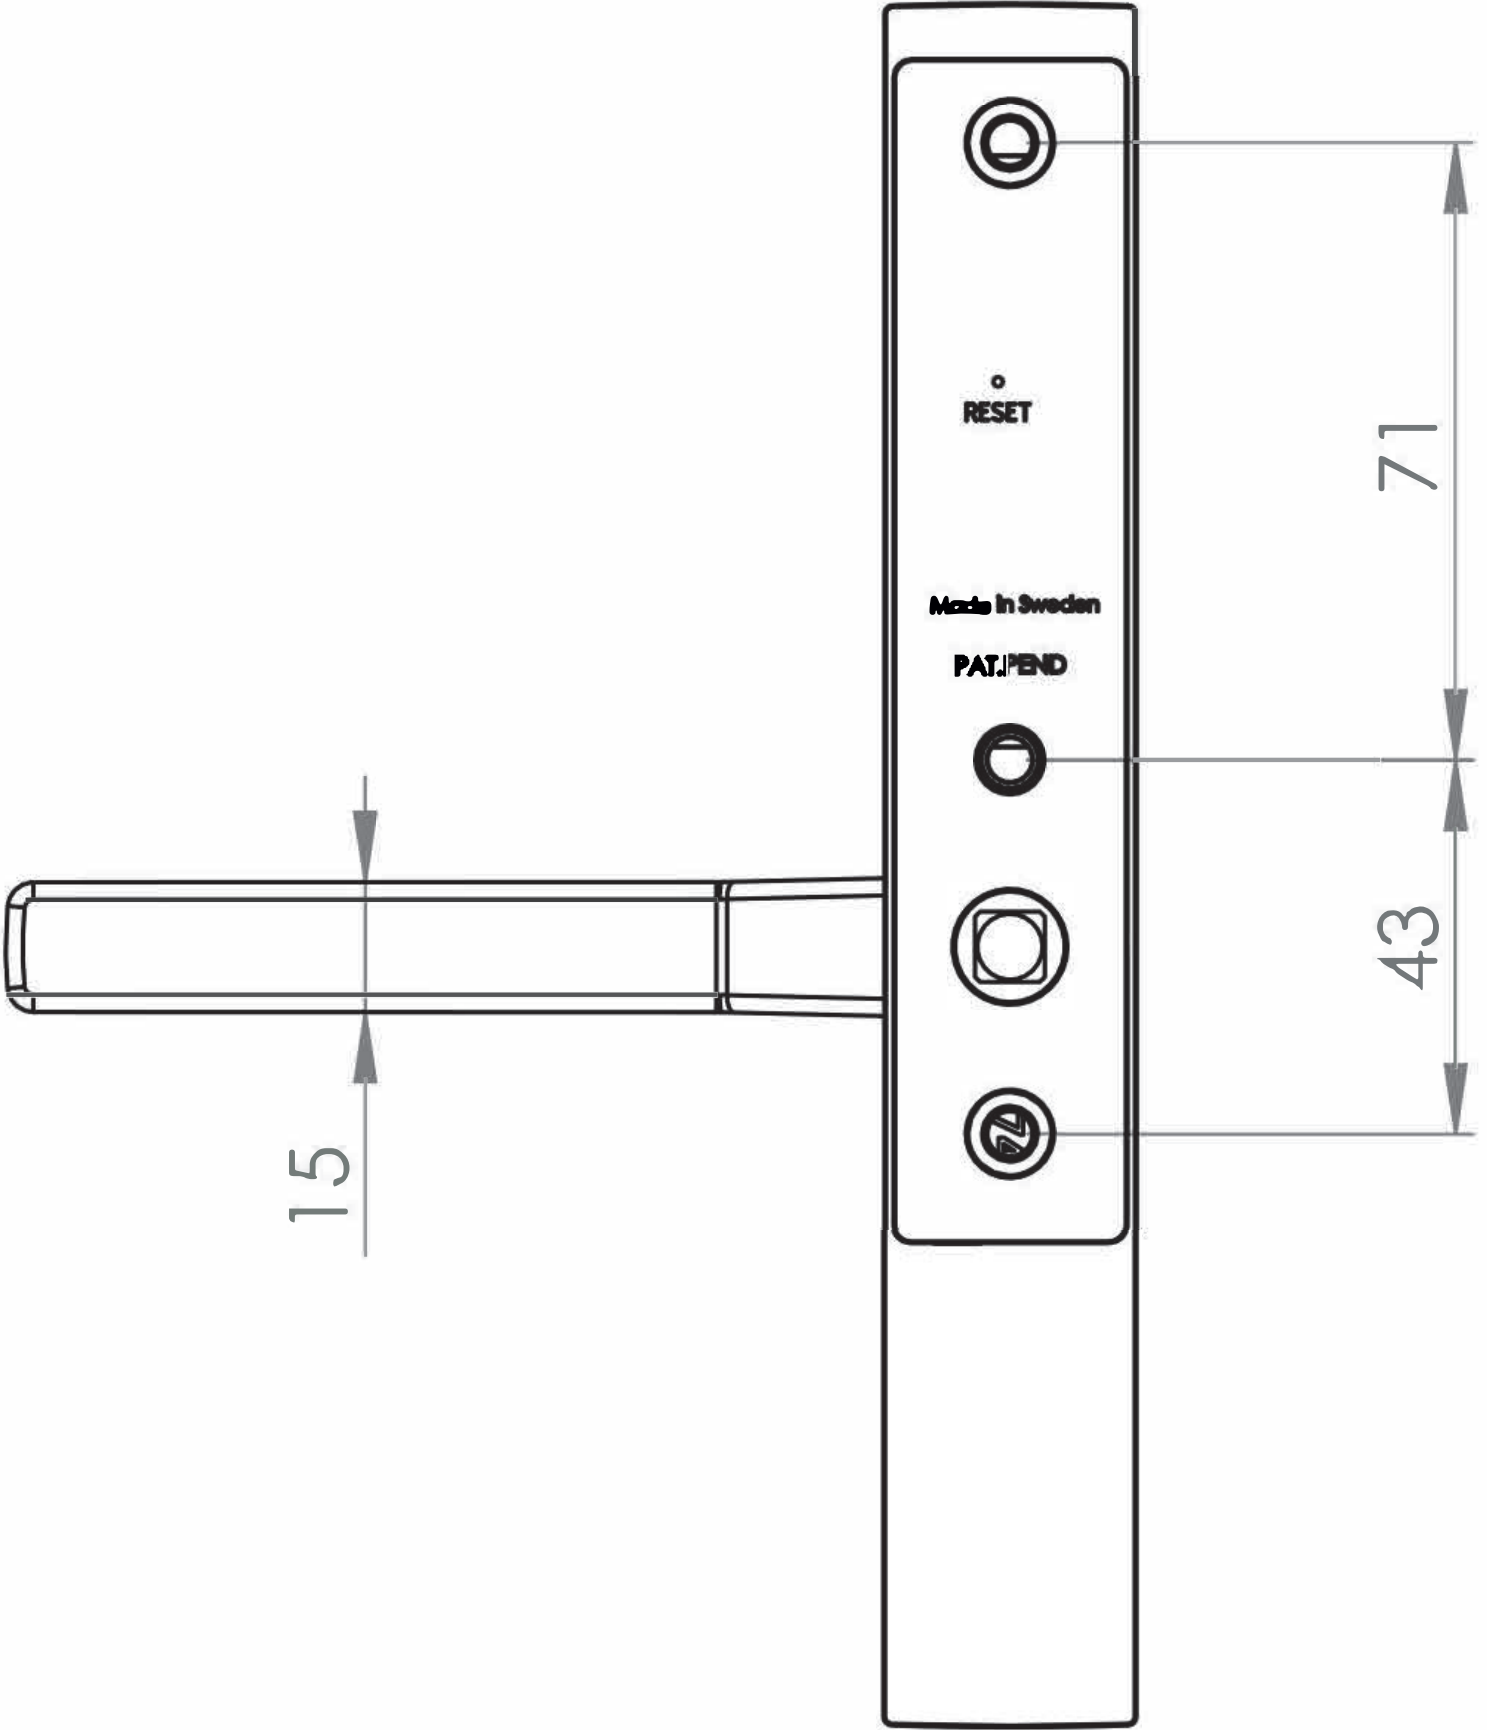

198

38

15

71

43

RESET

Made in Sweden

PAT. PEND.